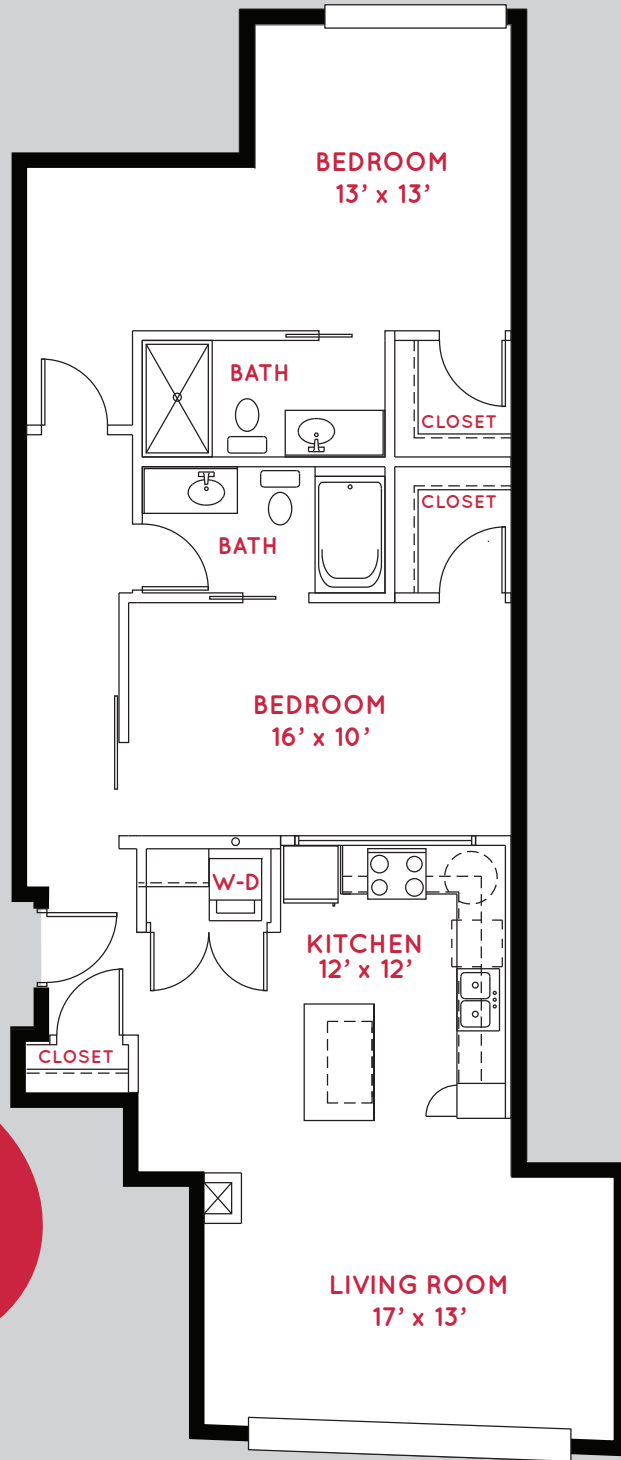

Peavey | Two Bedroom

1228 Sq. Ft.

WASHINGTON AVENUE
