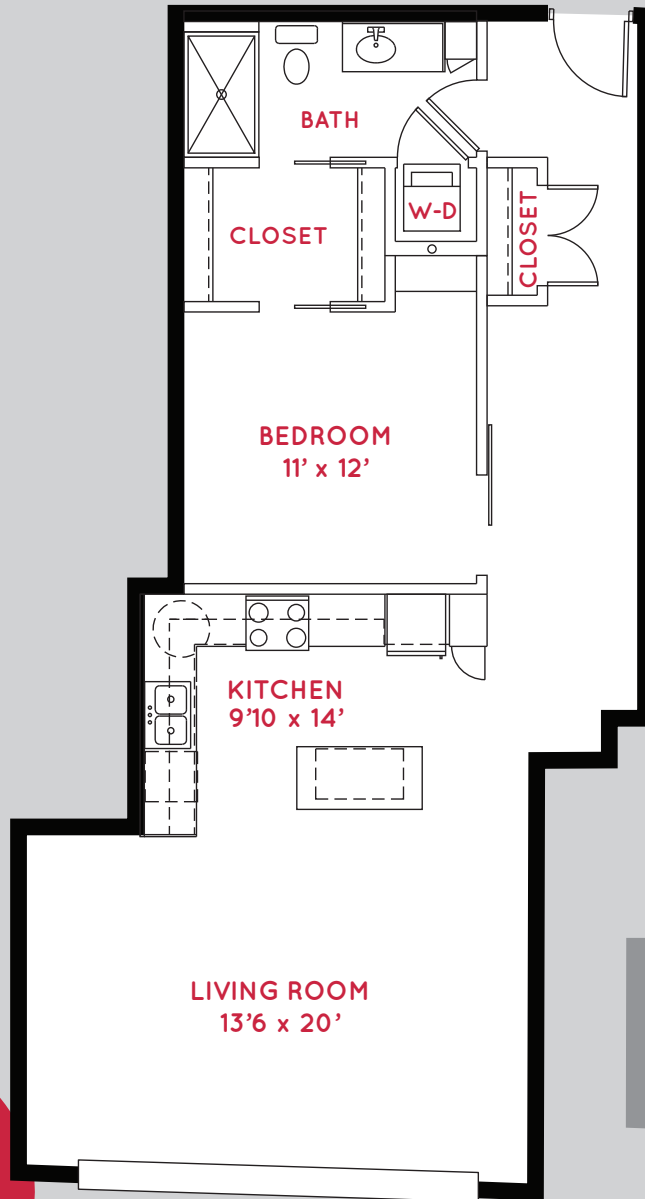

LaSalle | One Bedroom

930 Sq. Ft.

WASHINGTON AVENUE